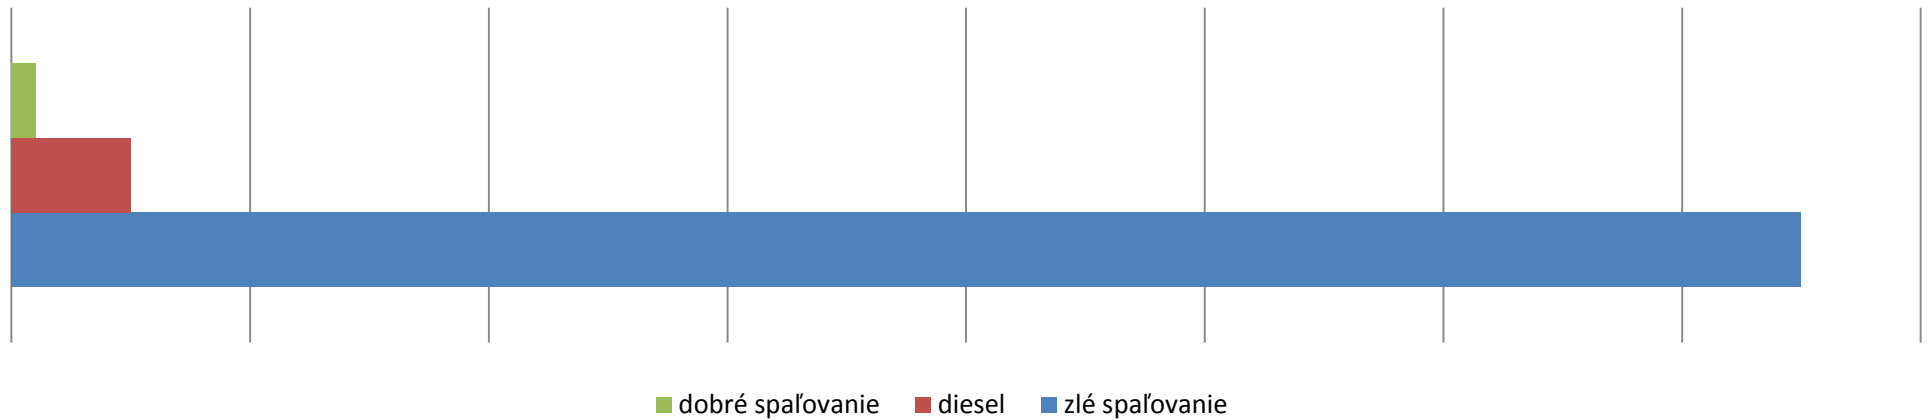

## toxicita PM častíc

podľa: HEALTH RELEVANCE OF PARTICLES FROM WOOD COMBUSTION IN COMPARISON TO DIESEL SOOT, Verenum, Zurich